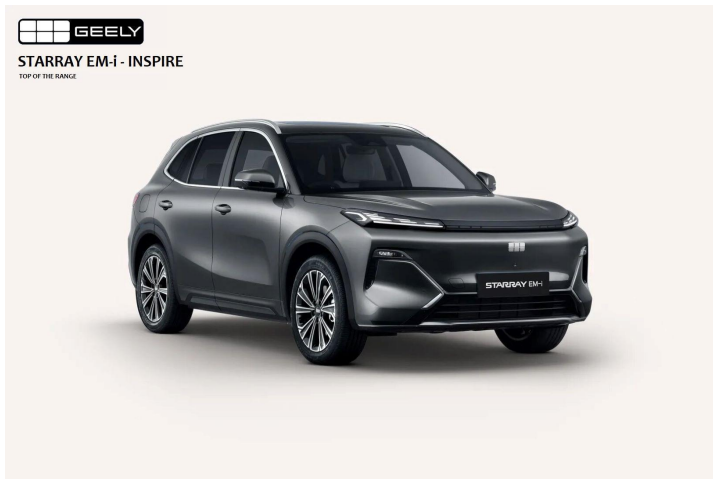

## 2025 Demo Geely Starray EM-i P145 Inspire SUV

**\$40,888 \***

**Rego: S298DHH, Stock#: E05322**

Geely EOFY SALE (ends 30 June 26): - 0.88% Finance Offer (while stocks last) GEELY BENEFITS: - 7 Yr NEW CAR WARRANTY expiry: JAN 2033 - Up to 7 Yrs ROADSIDE ASSIST until: JAN 2033 - 8 Yr EV BATTERY WARRANTY expiry: JAN 2034 VEHICLE DETAILS: - DEMO // MY26 // 2026 Registered - PHEV (Petrol/Electric) SUPER HYBRID - Geely STARRAY // INSPIRE (top of the range) - 5 Seat SUV // Auto - Black PREMIUM Trim - 1.5 Litre Engine (73kW) + Electric Motor (160kW) - Fuel Consumption (WLTP) 2.4 L/100 Kms SELECTION OF FEATURES: - Wireless & Wired APPLE CarPlay & ANDROID Auto - GLASS ROOF with Electric SUNROOF & BLIND - LEATHER with HEATED & VENTILATED Front Seats - 16 Speaker PREMIUM 1,000W Sound - 13.8 inch HD Head-Up Display - 15.4 inch HD Multimedia Disp...

Year	2025
Kilometres	4,376 km
ANCAP Rating	★★★★★
Engine	1.5L - 4 Cylinders
Transmission	Automatic
Drivetrain	Front Wheel Drive
VIN	LB3P11SD7TH305024

Induction	Aspirated
Body Type	SUV
Colour	Volcanic Grey
Doors	5
Fuel Type	Hybrid
Fuel Consumption	2.4 L/100km